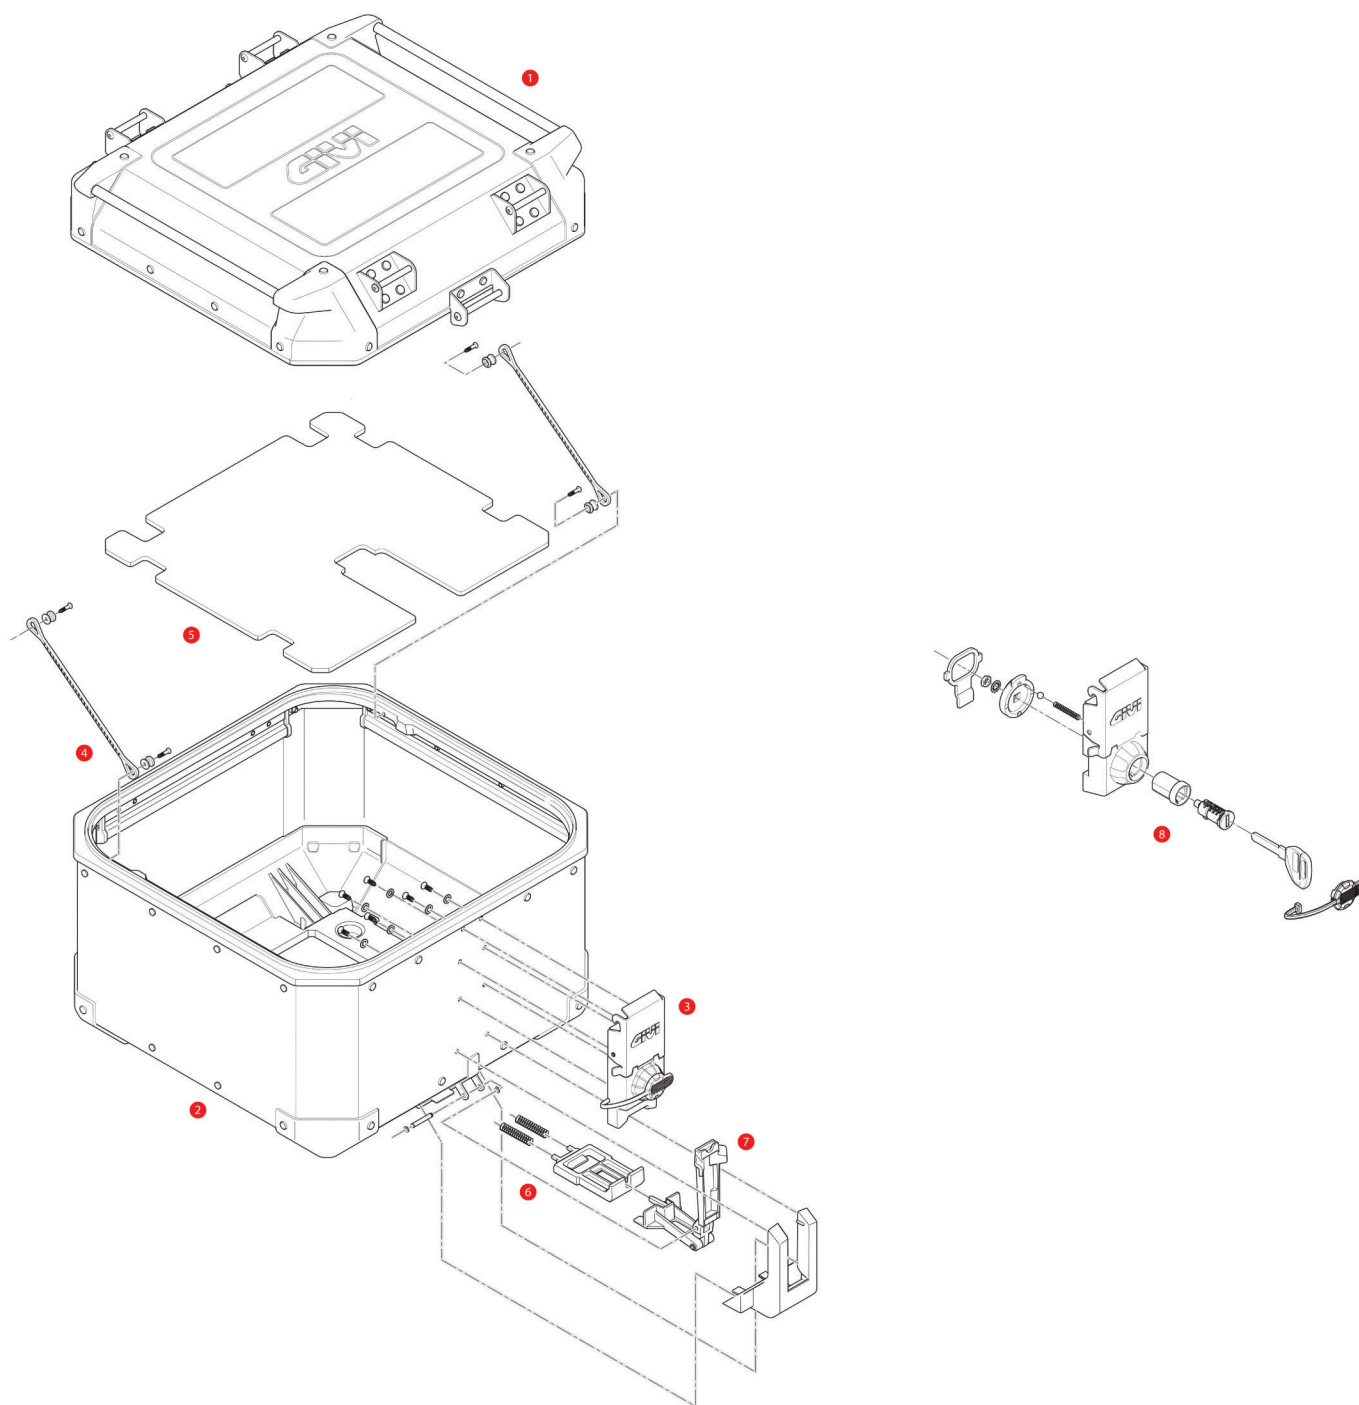

OBK58A / OBK58B / OBK42A / OBK42B TREKKER OUTBACK TOP CASE

1	ZOBK58ACM	OBK58A assembled Top Shell silver aluminum		
	ZOBK58BCM	OBK58A assembled Top Shell black aluminum		
	ZOBK42ACM	OBK42A assembled Top Shell silver aluminum		
	ZOBK42BCM	OBK42B assembled Top Shell black aluminum		
2	ZOBK58AFM	OBK58A assembled Bottom Shell alluminium		
	ZOBK58BFM	OBK58B assembled Bottom Shell black alluminium		
	ZOBK42AFM	OBK42A assembled Bottom Shell alluminium		
	ZOBK42BFM	OBK42B assembled Bottom Shell black alluminium		

3	Z8024MR	Lock set		
4	Z115R	Stop bag opening yarn, 2 pcs.		
5	Z8098R	Soft inner mat for OBK58		
5	Z8099R	Soft inner mat for OBK42		
6	Z1782CR	Bolt with springs		
7	Z8025R	Mounted release system		
8	SL101	Security Lock key, including bush and under lock platelets		