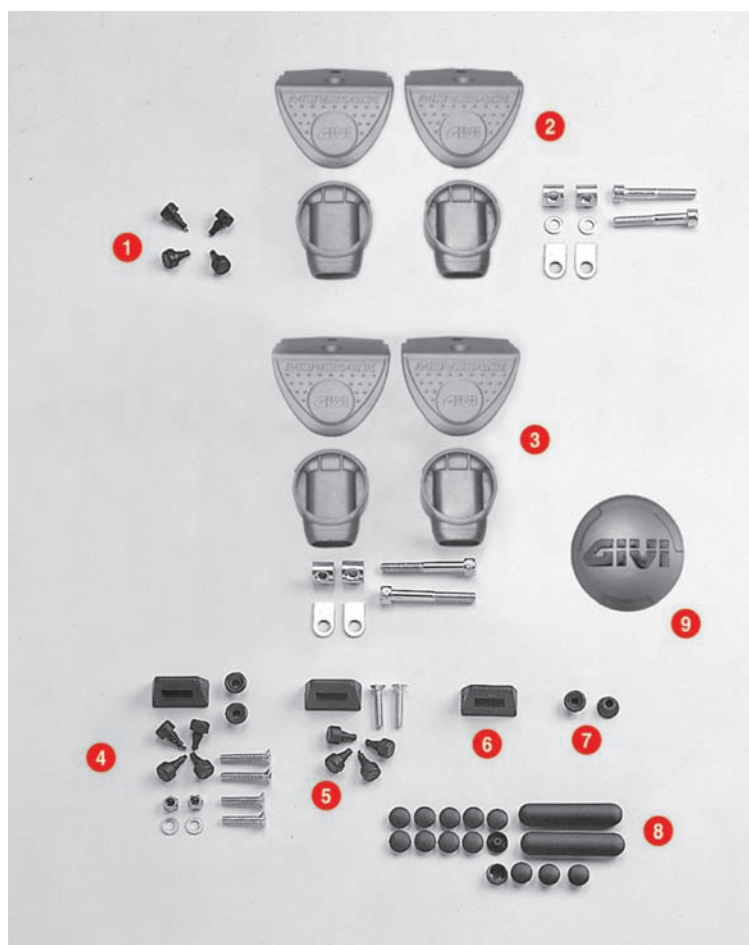

PLATES / WINGRACK COMPONENTS

1	Z126	Plate rubber Monorack/Wingrack		
2	Z896	1 set joint Monorack 35		
3	Z890	1 joint set for Monorack 2/3/MM		
4	E115F	Junction kit bag luggage for Monorack		
5	E115F2	Junction kit bag luggage for Monorack 2/4		

6	Z124	Bag case attachment clamps		
7	Z125	Bag case attachment mushroom spacer (2pcs)		
8	Z128	Complete kit for plastic boss for Wingrack		
9	Z1532	Round Logo for M5-M5M Plate		

Vyberte požadovaný náhradní díl, cenu a dostupnost vám potvrdíme na info@motosp.cz.