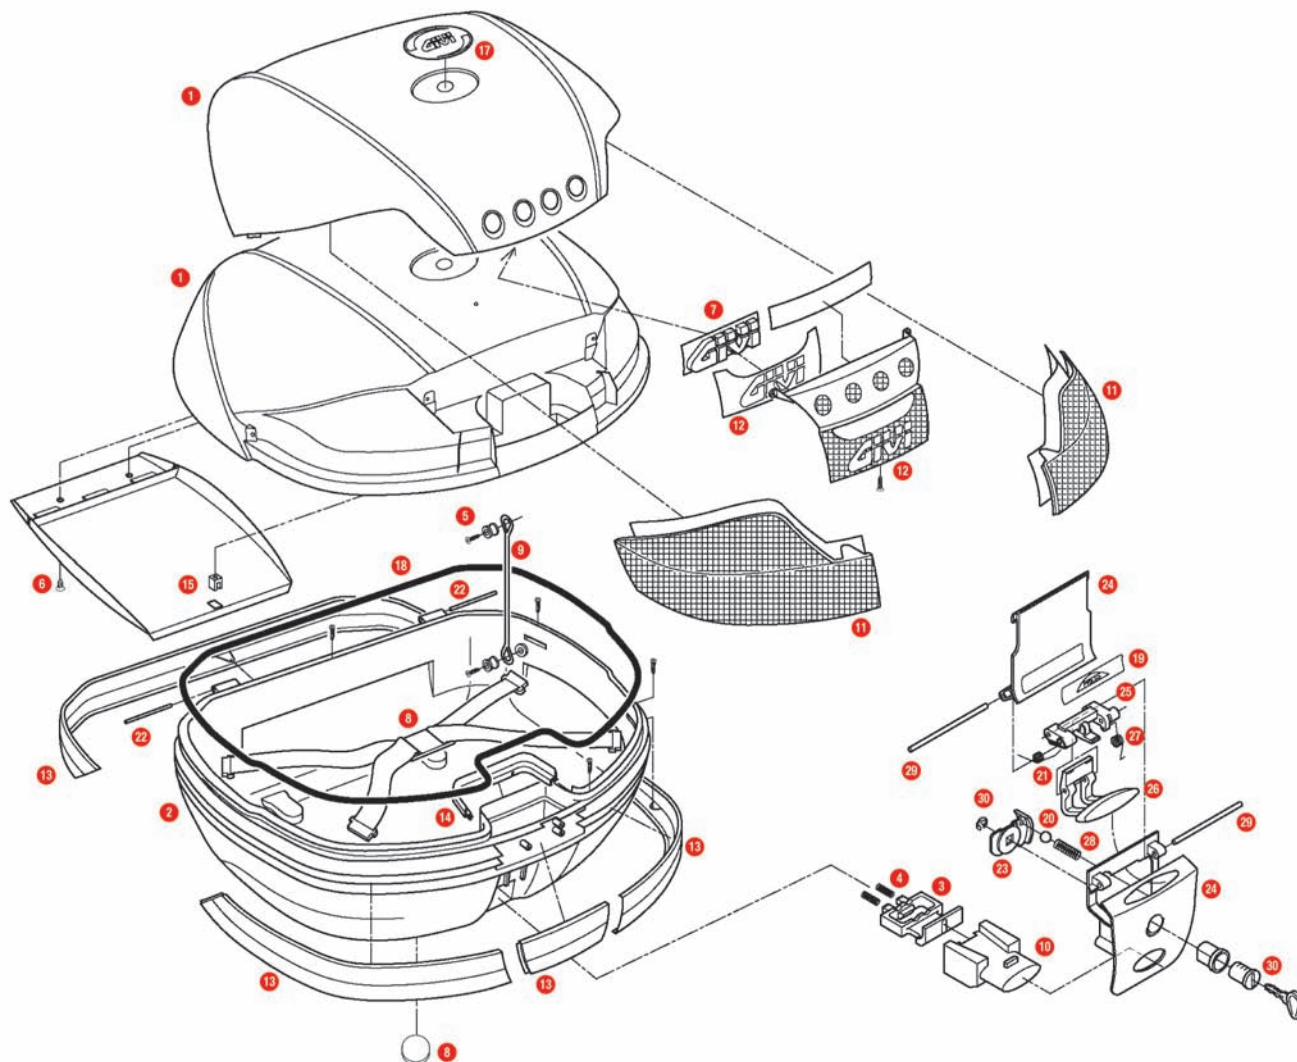

V46 / V46 TECH

1	Z46CNM	V46 top-shell with cover, black		
2	Z46FNM	V46 bottom-shell, black		
3	Z106	Bolt		
4	Z109	Long bolt springs		
5	Z112R	Red pulley, 4 pcs.		
7	Z229	Chromed GIVI brand		
8	Z285	Inner strap		
9	Z599	Nylon stop bag opening yarn		
10	Z645R	Push button red, 1 pcs.		
11	Z731	Top case reflector (right and left, for top-case Monokey® V46)		
11	Z731TR	Top case reflector (right and left, for top-case Monokey® V46NT TECH)		
12	Z732KIT	Central top case reflector (for top-case Monokey® V46)		
12	Z732TR	Central top case reflector (for top-case Monokey® V46NT TECH)		
13	Z734SET	Central bend, rear bend and bend right and left, ABS silver A900		
14	Z737N	Black handle		
15	Z741	Hook for fixing the document holder		

17	ZV45	V35/V46 logo		
18	Z769	Black lock lining		
	Z641NM2	Lock set (for top case V46)		
	Z641NTM	Lock set (for top case V46NT TECH)		
19	Z409R	Name holder, 1 pcs.		
20	Z630	Steel spheres D. 6		
21	Z632R	Steel torsion spring		
22	Z637R	Pin. D. 04x75 mm, (1 piece)		
23	Z640R	Plate below lock, 1 pcs.		
24	Z641NR	Hinge black		
25	Z643R	Lock set element red, 1 pcs.		
26	Z644R	Opening push button, 1 pcs. (for top case V46)		
	Z645CR	Opening push button, 1 pcs. (for top case V46NT TECH)		
	Z644NR	Opening push button, black, 1 pcs. (for top case V46NT TECH)		
27	Z647R	Torsion spring, 1 pcs.		
28	Z648	Cylinder spring		
29	Z721R	Pin. D. 04x85 mm		
30	Z661	Key for case lock		

Vyberte požadovaný náhradní díl, cenu a dostupnost vám potvrdíme na info@motosp.cz.