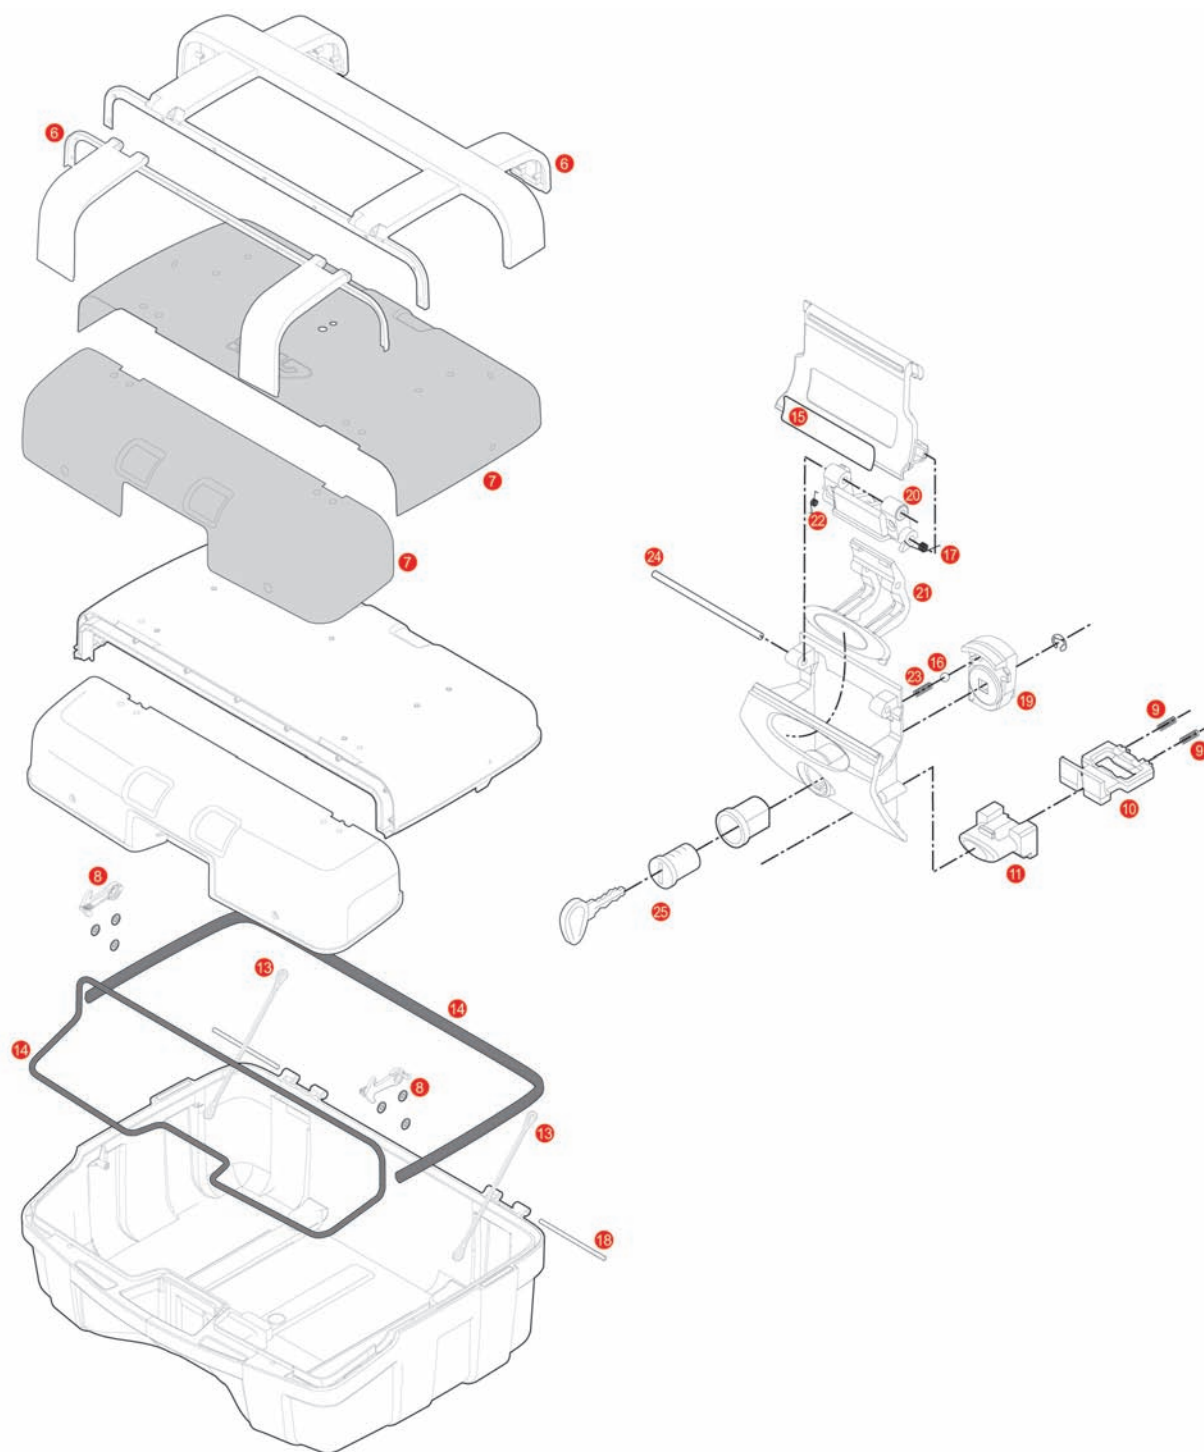

TRK33N / TRK46N TREKKER

	Z2073CNM	TRK33N / TRK46N top-shell		
	Z2061FNM	TRK46N bottom-shell black		
	Z2062FNM	TRK33N bottom-shell black		
	Z641N46M	Hinge stop (for top case TRK46N)		
	Z641N33M	Hinge stop (for top case TRK33N)		
9	Z109	Long bolt springs		
10	Z106	Bolt		
11	Z645CR	Push button red, 1 pcs.		
	Z2106R	Inner strap		
13	Z115R	Stop bag opening yarn, 2 pcs.		
14	Z2072R	Trim		

15	Z409R	Name holder, 1 pcs.		
16	Z630	Steel spheres D. 6		
17	Z632R	Steel torsion spring		
	Z590R	Pin. Medium, 2 pcs.		
19	Z640R	Plate below lock, 1 pcs.		
20	Z643NR	Lock set element black		
21	Z644NR	Opening push button		
	Z647R	Torsion spring, 1 pcs.		
23	Z648	Cylinder spring		
24	Z721R	Pin. D. 04x85 mm		
25	Z661A	Key for case lock		