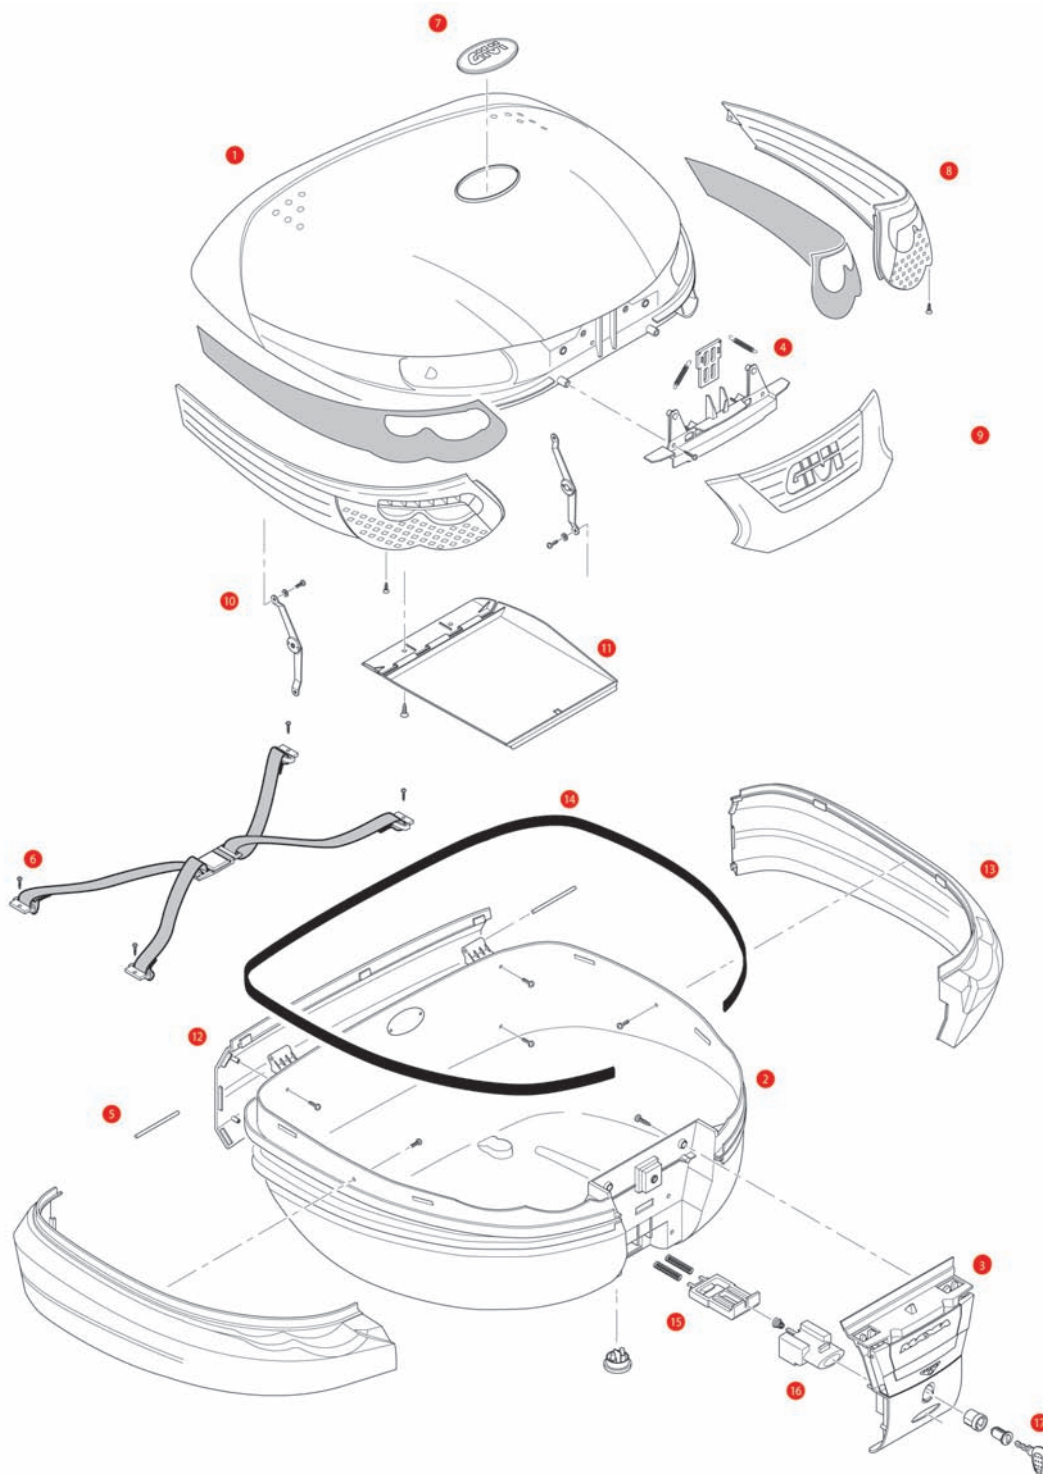

E55 MAXIA 3 / E55 MAXIA TECH

1	Z55CNM	E55 Top Shell Black		
2	Z55FNM	E55 Bottom Shell Black		
3	Z398NMR	Hinge stop (for top case E55 MAXIA 3)		
3	Z398NTMR	Hinge stop (for top case E55NT TECH)		
4	Z677R	Latch System Cover		
5	Z590R	Pin. Medium, 2 pcs.		
6	Z285	Inner strap		
7	ZV55R	Adhesive Givi Logo		
8	Z696R	Pair of side reflectors (for top case E55 MAXIA 3)		
8	Z696FR	Pair of side reflectors (for top case E55NT TECH)		
9	Z694R	Central reflector (for top case E55 MAXIA 3)		
9	Z694FR	Central reflector (for top case E55NT TECH)		

10	Z1684R	Pair of opening hinges		
11	Z160	Inner document holder		
12	Z692R	Replacement back band (for top case E55 MAXIA 3)		
12	Z692N902R	Replacement back band (for top case E55NT TECH)		
13	Z693R	Pair of side bands (for top case E55 MAXIA 3)		
13	Z693N902R	Pair of side bands (for top case E55NT TECH)		
14	Z1908R	Trim		
15	Z1782R	Bolt + Bolt Springs		
16	Z206R	Button + Button Spring (for top case E55 MAXIA 3)		
16	Z206NR	Button + Button Spring (for top case E55NT TECH)		
17	Z661	Replacement key		