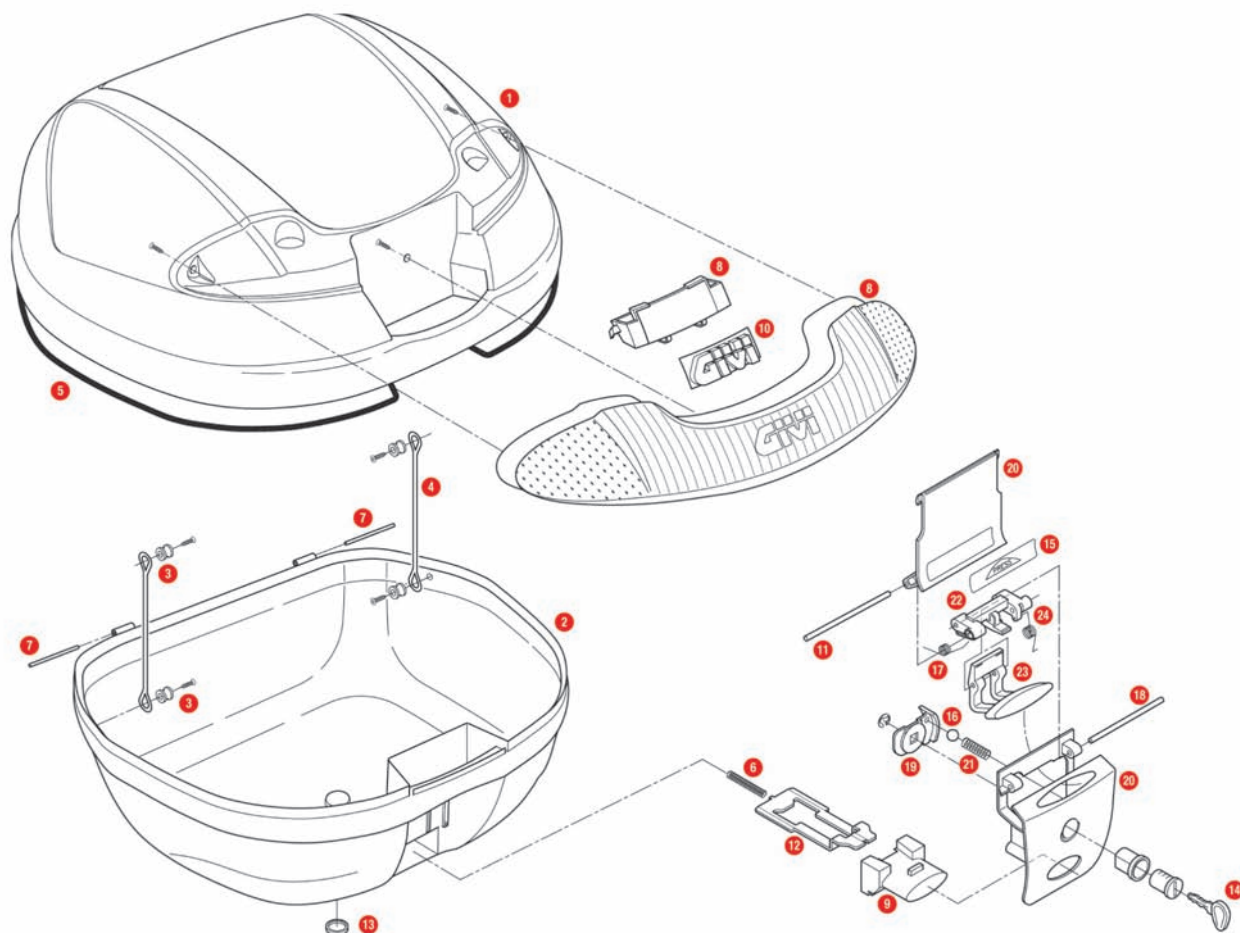

E340 VISION

1	Z340CNM	E340 top-shell black		
2	Z350FNM	E350 - E340 - E370 bottom-shell black		
3	Z112R	Red pulley, 4 pcs.		
4	Z115R	Stop bag opening yarn, 2 pcs.		
5	Z159R	Bag lock lining, 1 pcs.		
6	Z191R	Push button spring, 1 pcs.		
7	Z635R	Pin. D. 04x48 mm, 2 pcs.		
8	Z1648R	Reflector Micro with Bottom-shell argetato		
9	Z645R	Push button red, 1 pcs.		
10	Z229	Chromed GIVI brand		
11	Z721R	Pin. D. 04x85 mm		
12	Z761NR	12 Z761NR Bolt, 1 pcs.		
13	Z1235	Injection covering cap		

	Z641NM	Lock set		
14	Z140R	Lock key, 1 pcs.		
15	Z409R	Name holder, 1 pcs.		
16	Z630	Steel spheres D. 6		
17	Z632R	Steel torsion spring		
18	Z637R	Pin. D. 04x75 mm, (1 piece)		
19	Z640R	Plate below lock, 1 pcs.		
20	Z641NR	Hinge black		
21	Z648	Cylinder spring		
22	Z643R	Lock set element red, 1 pcs.		
23	Z644R	Opening push button, 1 pcs. (for top case V46)		
24	Z647R	Torsion spring, 1 pcs.		